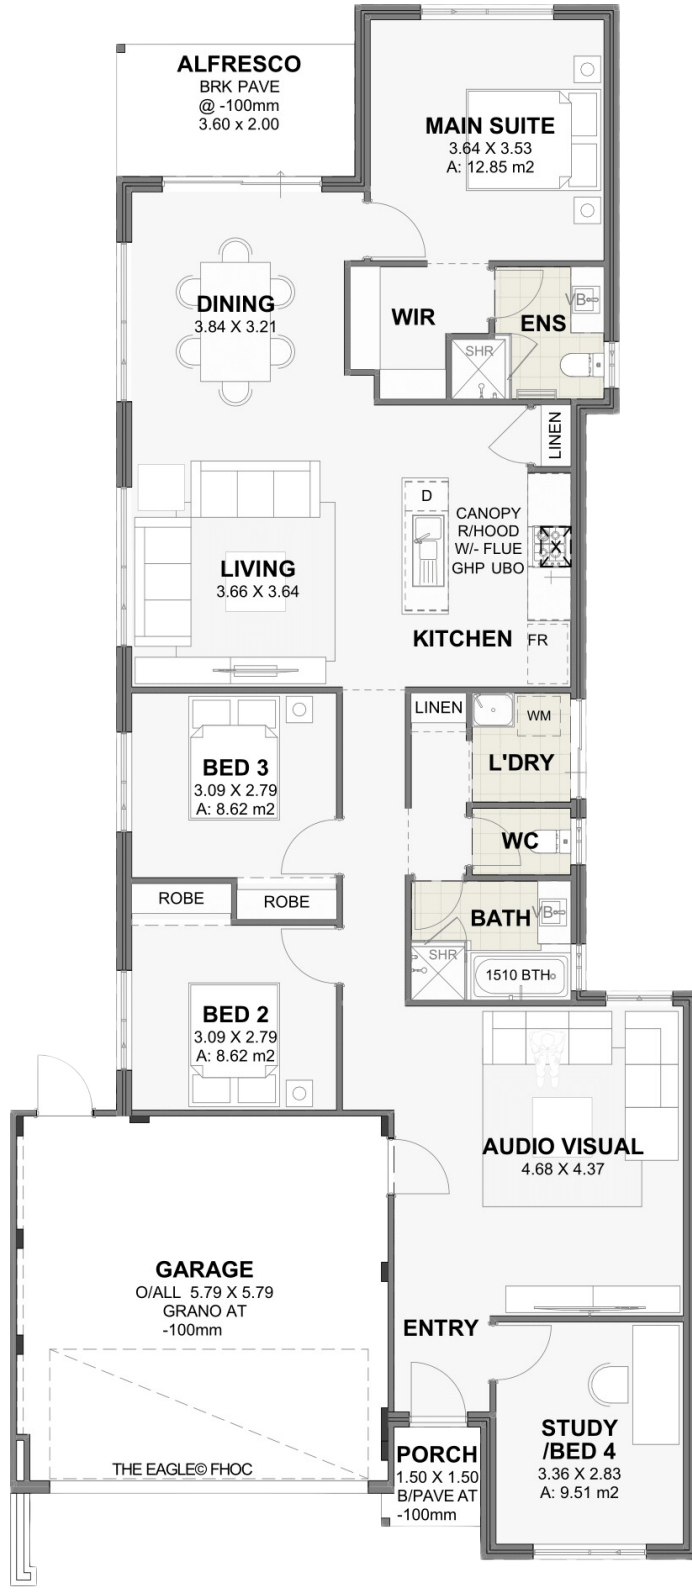

6M

Living Area: 89.84 sqm
Garage Area: 32.92 sqm
Porch Area: 1.57 sqm

TOTAL: 124.33 sqm

FIRST HOME
OWNERS CENTRE
Anything's possible

THE

Eagle

4

2