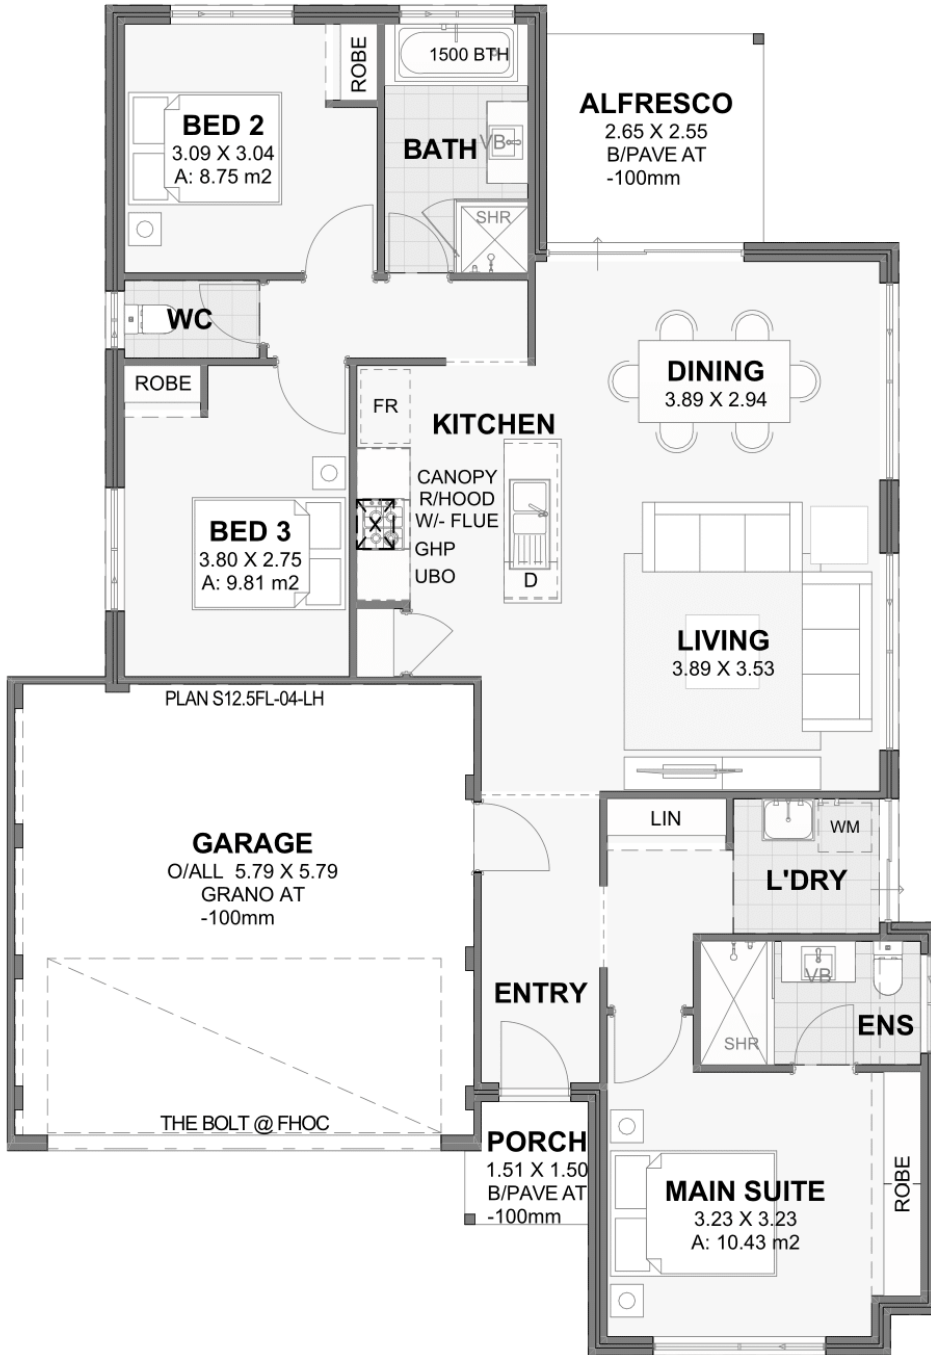

THE

Bolt

3

2

12.5 M

Living : 108.42 sqm

Garage: 32.65 sqm

Alfresco: 6.76 sqm

Porch: 2.15 sqm

TOTAL: 166.74 sqm

FIRST HOME
OWNERS CENTRE
Anything's possible