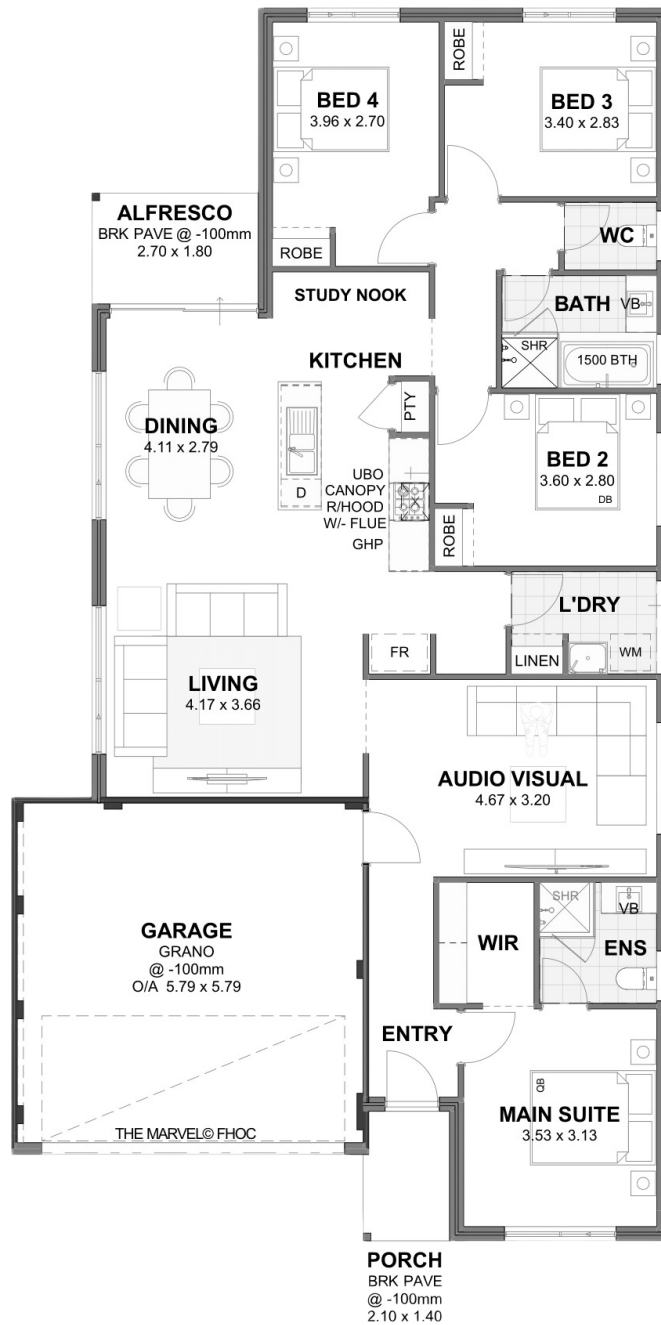

Porch Area: 1.92 sqm

TOTAL: 140.65 sqm

FIRST HOME
OWNERS CENTRE
Anything's possible

THE *Marvel*

4

2

 12M

Living: 140.57 sqm
 Garage: 32.67 sqm
 Porch: 2.88 sqm
 Alfresco: 4.86 sqm
TOTAL: 180.98 sqm

FIRST HOME
OWNERS CENTRE
Anything's possible

THE

Jet

7.5M

3

2

FIRST HOME
OWNERS CENTRE
Anything's possible

Living Area: 98.85 sqm
Garage Area: 20.13 sqm
Porch Area: 1.56 sqm
TOTAL: 120.54 sqm