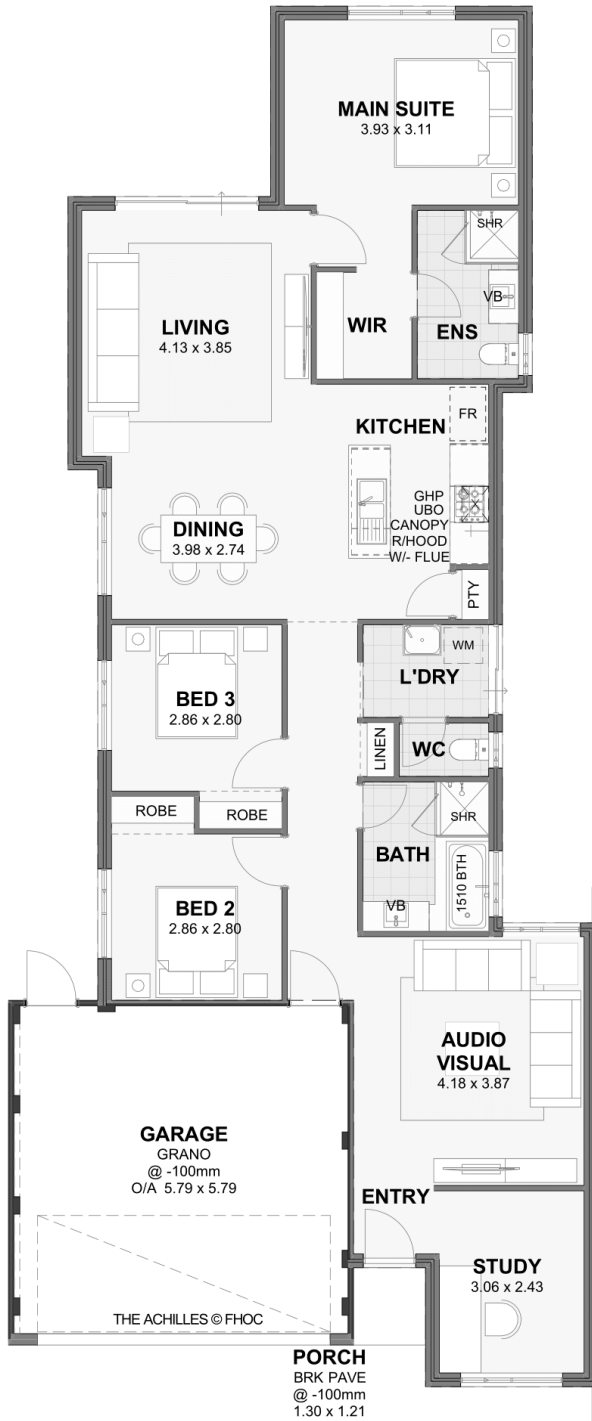

THE

Achilles

3

2

10M

Living Area: 136.70 sqm

Garage Area: 32.74 sqm

Porch Area: 1.57 sqm

TOTAL: 171.01 sqm

FIRST HOME
OWNERS CENTRE
Anything's possible