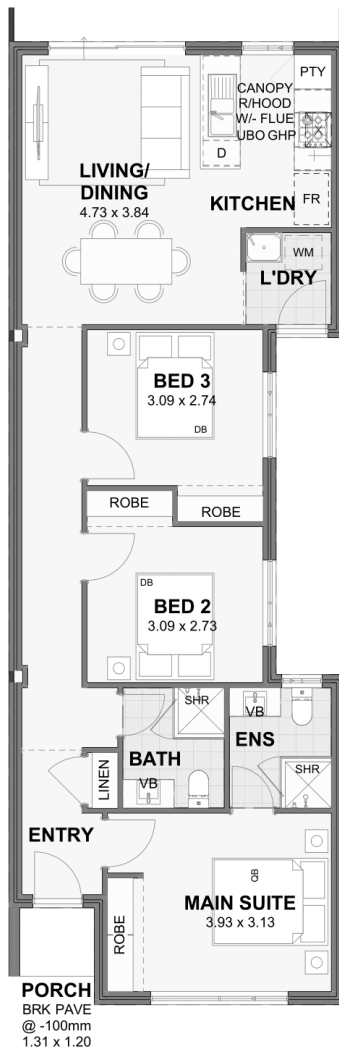

15 M

Living Area: 217.32 sqm
Garage Area: 32.76 sqm
Porch Area: 2.56 sqm
Alfresco Area: 10.50 sqm

TOTAL: 263.14 sqm

FIRST HOME
OWNERS CENTRE
Anything's possible

THE

Ecto

3

2