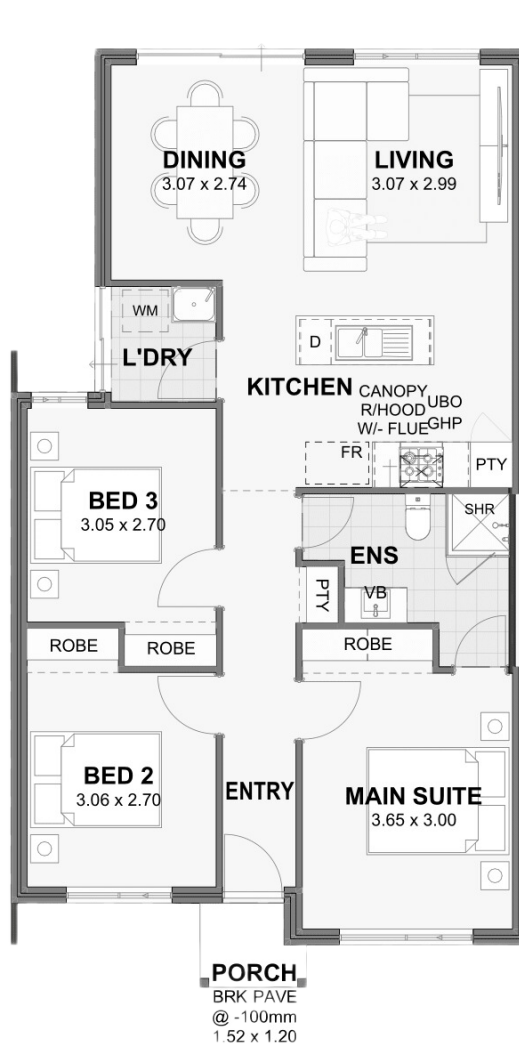

7.5 M

Living Area: 86.30 sqm
Carport Area: 31.24 sqm
Alfresco Area: 7.56 sqm
Porch Area: 1.64 sqm
TOTAL: 119.17 sqm

FIRST HOME
OWNERS CENTRE
Anything's possible