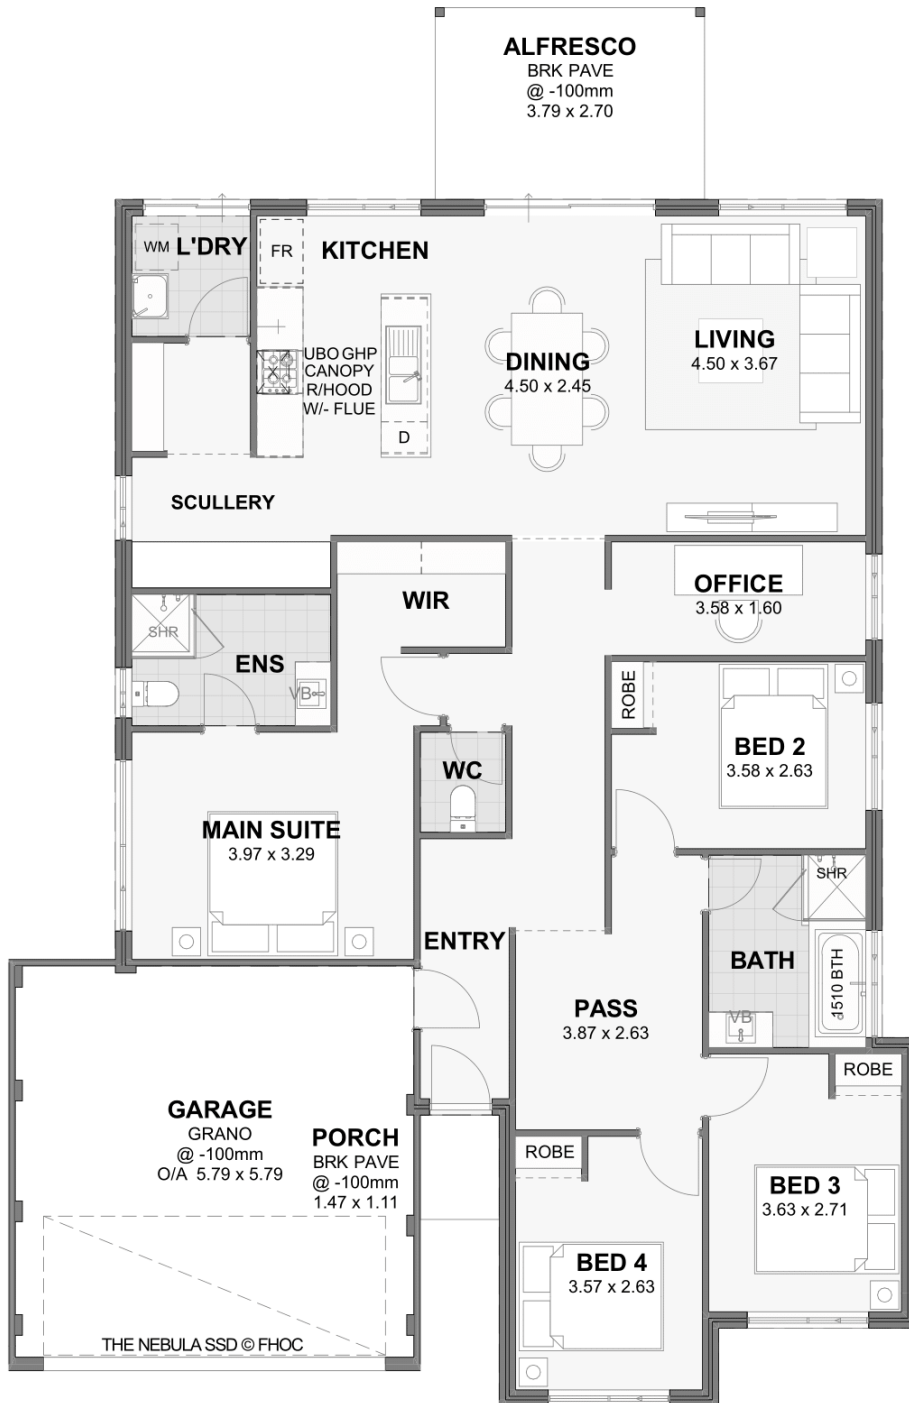

3

2

FIRST HOME
OWNERS CENTRE
Anything's possible

Living Area: 93.14 sqm
Garage Area: 23.55 sqm
Porch Area: 1.44 sqm
TOTAL: 118.13 sqm

THE

Nebula

4

2