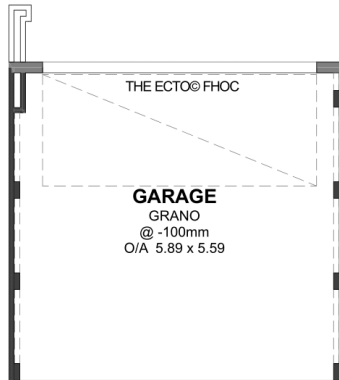

THE

Ecto

3

2

6M

Living Area: 89.84 sqm
Garage Area: 32.92 sqm
Porch Area: 1.57 sqm

TOTAL: 124.33 sqm

FIRST HOME
OWNERS CENTRE
Anything's possible