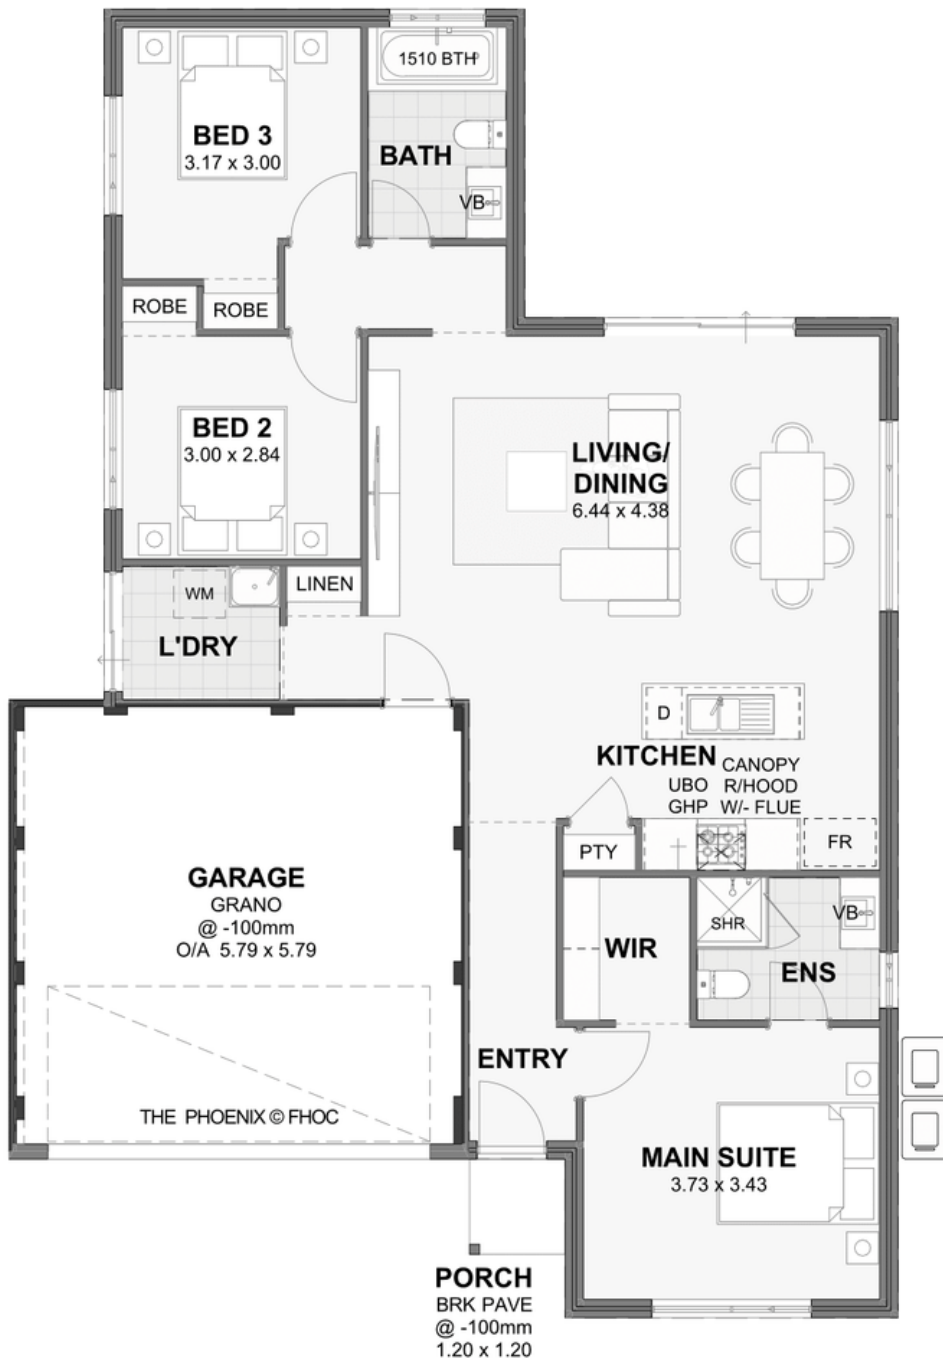

TOTAL: 177.22 sqm

FIRST HOME
OWNERS CENTRE
Anything's possible

THE Rocky

3

2

10M

FIRST HOME
OWNERS CENTRE
Anything's possible

Living Area: 110.92 sqm
Garage Area: 35.34 sqm
Alfresco Area: 6.40 sqm
Porch Area: 1.44 sqm
TOTAL: 140.65 sqm

THE Phoenix

3

2

12.5 M

Living Area: 109.20 sqm
Garage Area: 32.60 sqm
Porch Area: 1.45 sqm

TOTAL: 143.25 sqm

FIRST HOME
OWNERS CENTRE
Anything's possible

THE