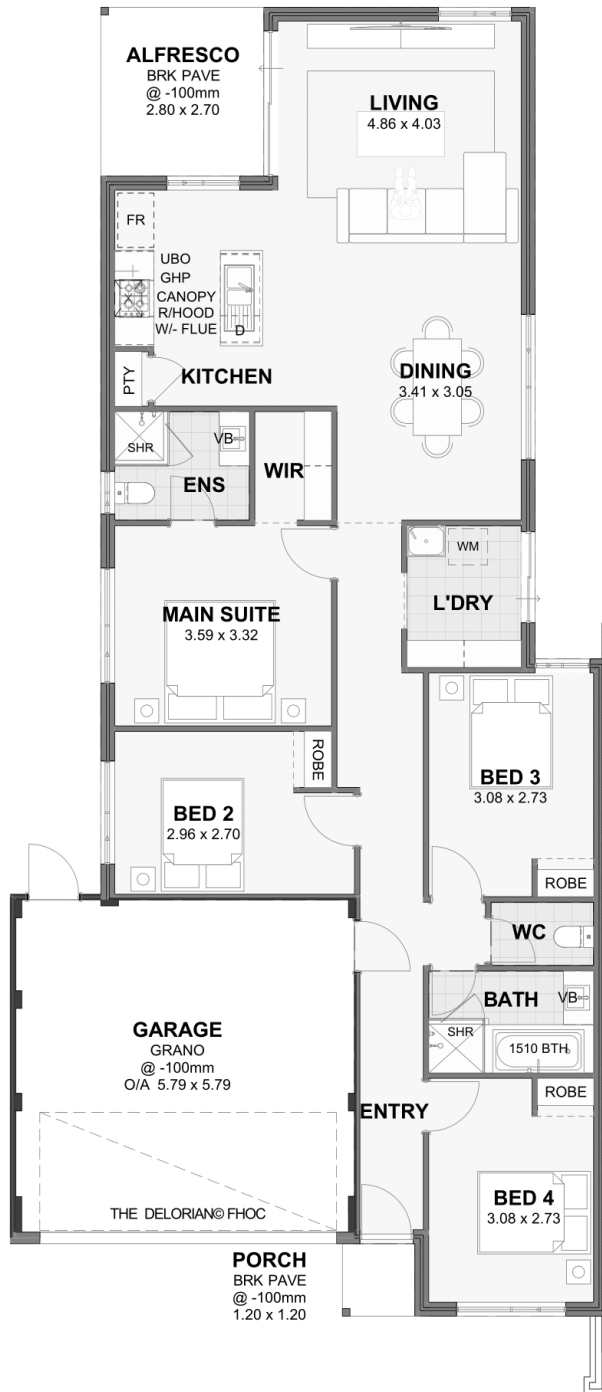

3

2

7.5 M

Living Area: 86.30 sqm
 Carport Area: 31.24 sqm
 Alfresco Area: 7.56 sqm
 Porch Area: 1.64 sqm
TOTAL: 119.17 sqm

FIRST HOME
OWNERS CENTRE
Anything's possible

THE De Lorean

4

2