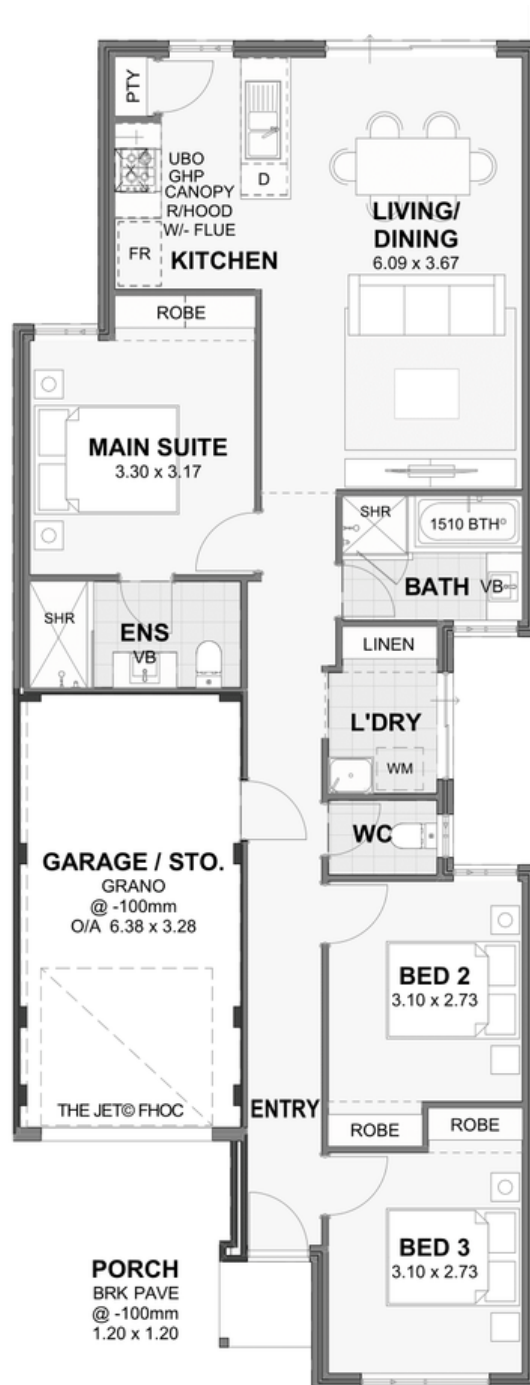

FIRST HOME
OWNERS CENTRE
Anything's possible

THE

Jet

7.5M

3

2

FIRST HOME
OWNERS CENTRE
Anything's possible

Living Area: 98.85 sqm
Garage Area: 20.13 sqm
Porch Area: 1.56 sqm
TOTAL: 120.54 sqm