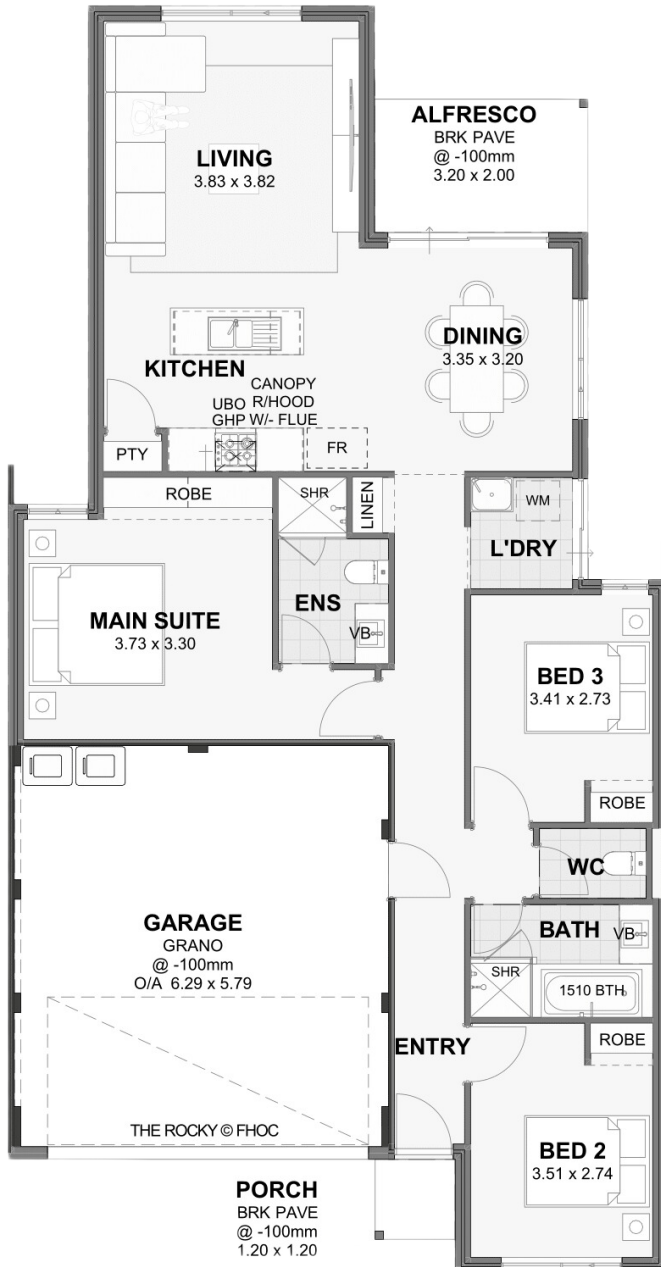

TOTAL: 177.22 sqm

FIRST HOME
OWNERS CENTRE
Anything's possible

THE Rocky

3

2

10M

FIRST HOME
OWNERS CENTRE
Anything's possible

Living Area: 110.92 sqm
Garage Area: 35.34 sqm
Alfresco Area: 6.40 sqm
Porch Area: 1.44 sqm
TOTAL: 140.65 sqm

THE Phoenix

3

2

12.5 M

Living Area: 109.20 sqm
Garage Area: 32.60 sqm
Porch Area: 1.45 sqm

TOTAL: 143.25 sqm

FIRST HOME
OWNERS CENTRE
Anything's possible

THE