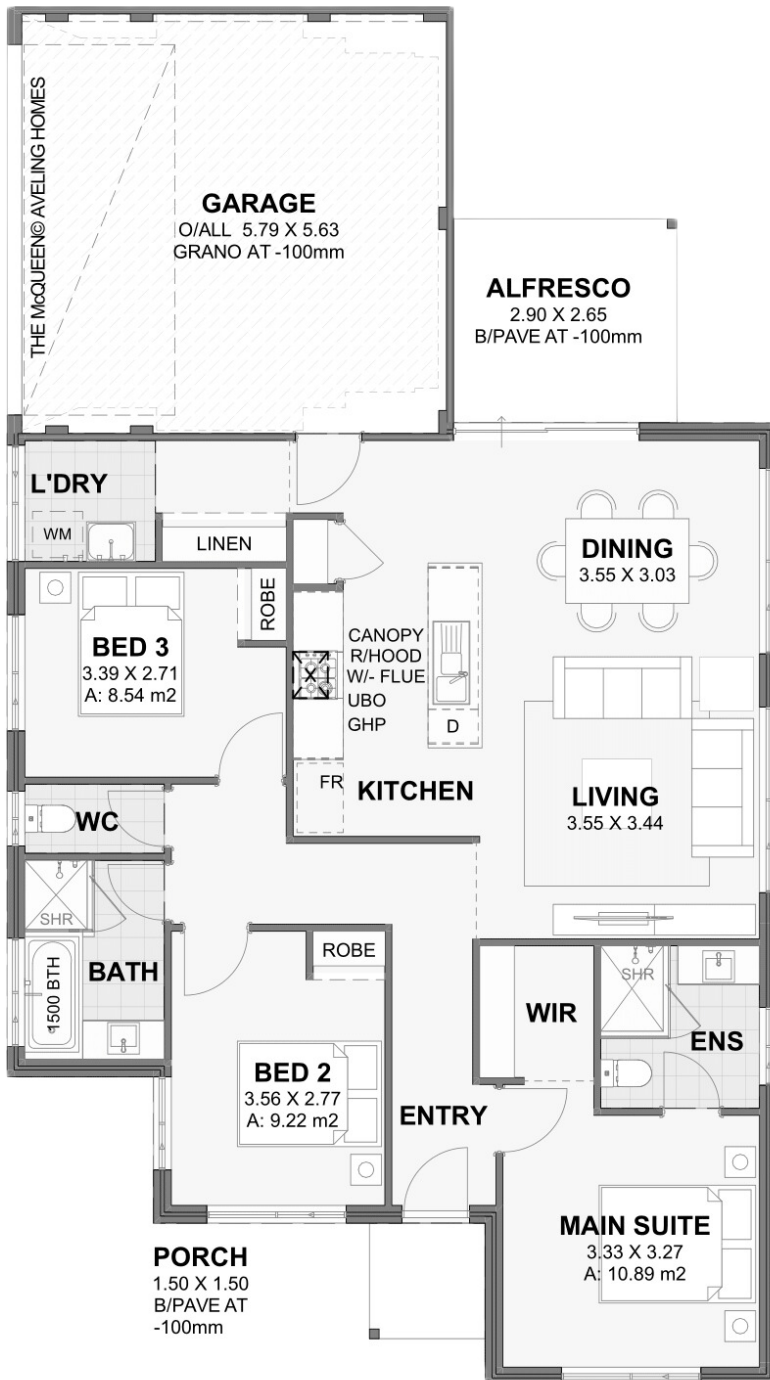

THE *McQueen*

12.5 M

Living : 107.35 sqm
Garage: 32.06 sqm
Alfresco: 7.68 sqm
Porch: 2.25 sqm
TOTAL: 149.34 sqm

FIRST HOME
OWNERS CENTRE
Anything's possible