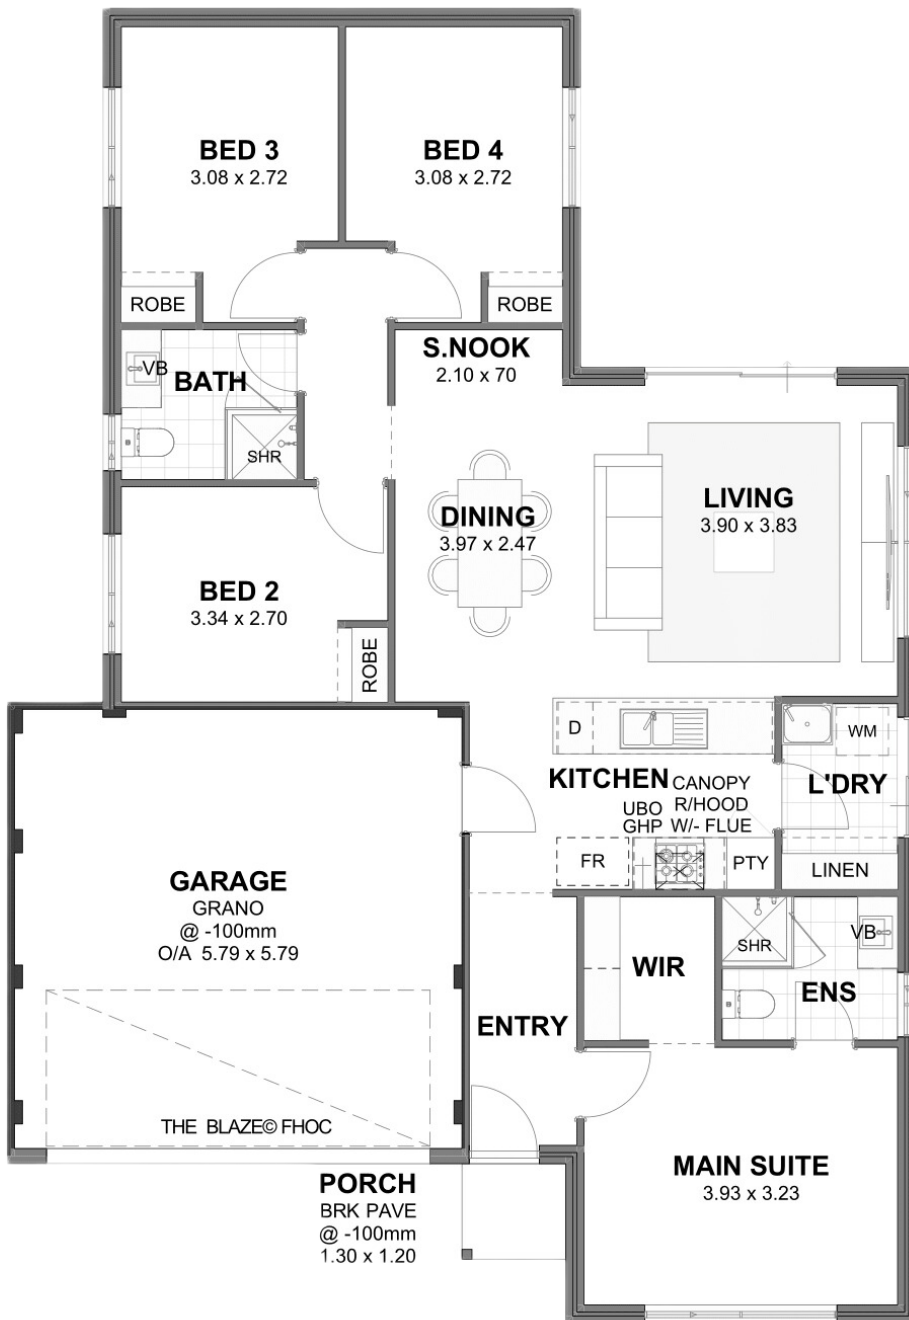

FIRST HOME
OWNERS CENTRE
Anything's possible

THE *Blaze*

4

2

12.5 M

Living Area: 111.88 sqm
 Garage Area: 32.60 sqm
 Porch Area: 1.56 sqm

TOTAL: 146.04 sqm

FIRST HOME
 OWNERS CENTRE
Anything's possible