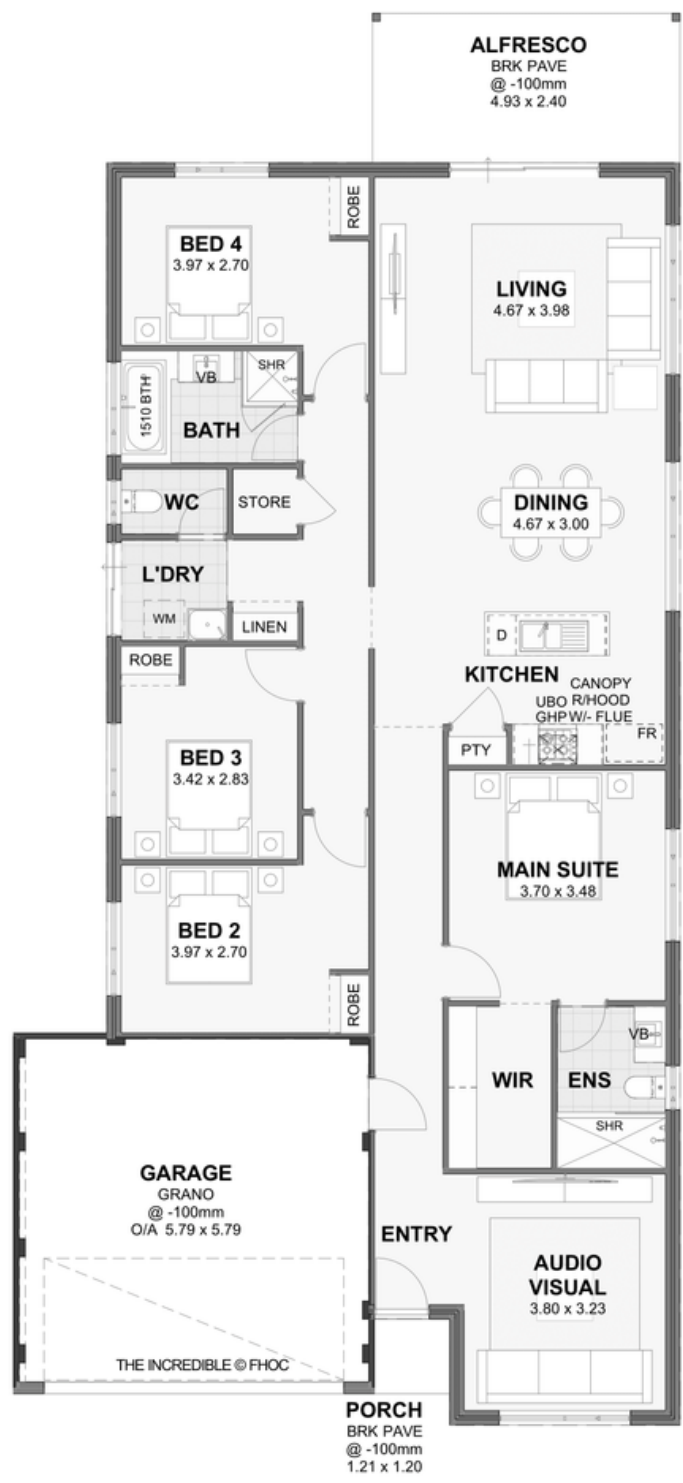

THE Incredible

4

2

12M

Living Area: 157.94 sqm
Garage Area: 32.73 sqm
Porch Area: 1.45 sqm
Alfresco Area: 11.83 sqm
TOTAL: 203.95 sqm

FIRST HOME
OWNERS CENTRE
Anything's possible